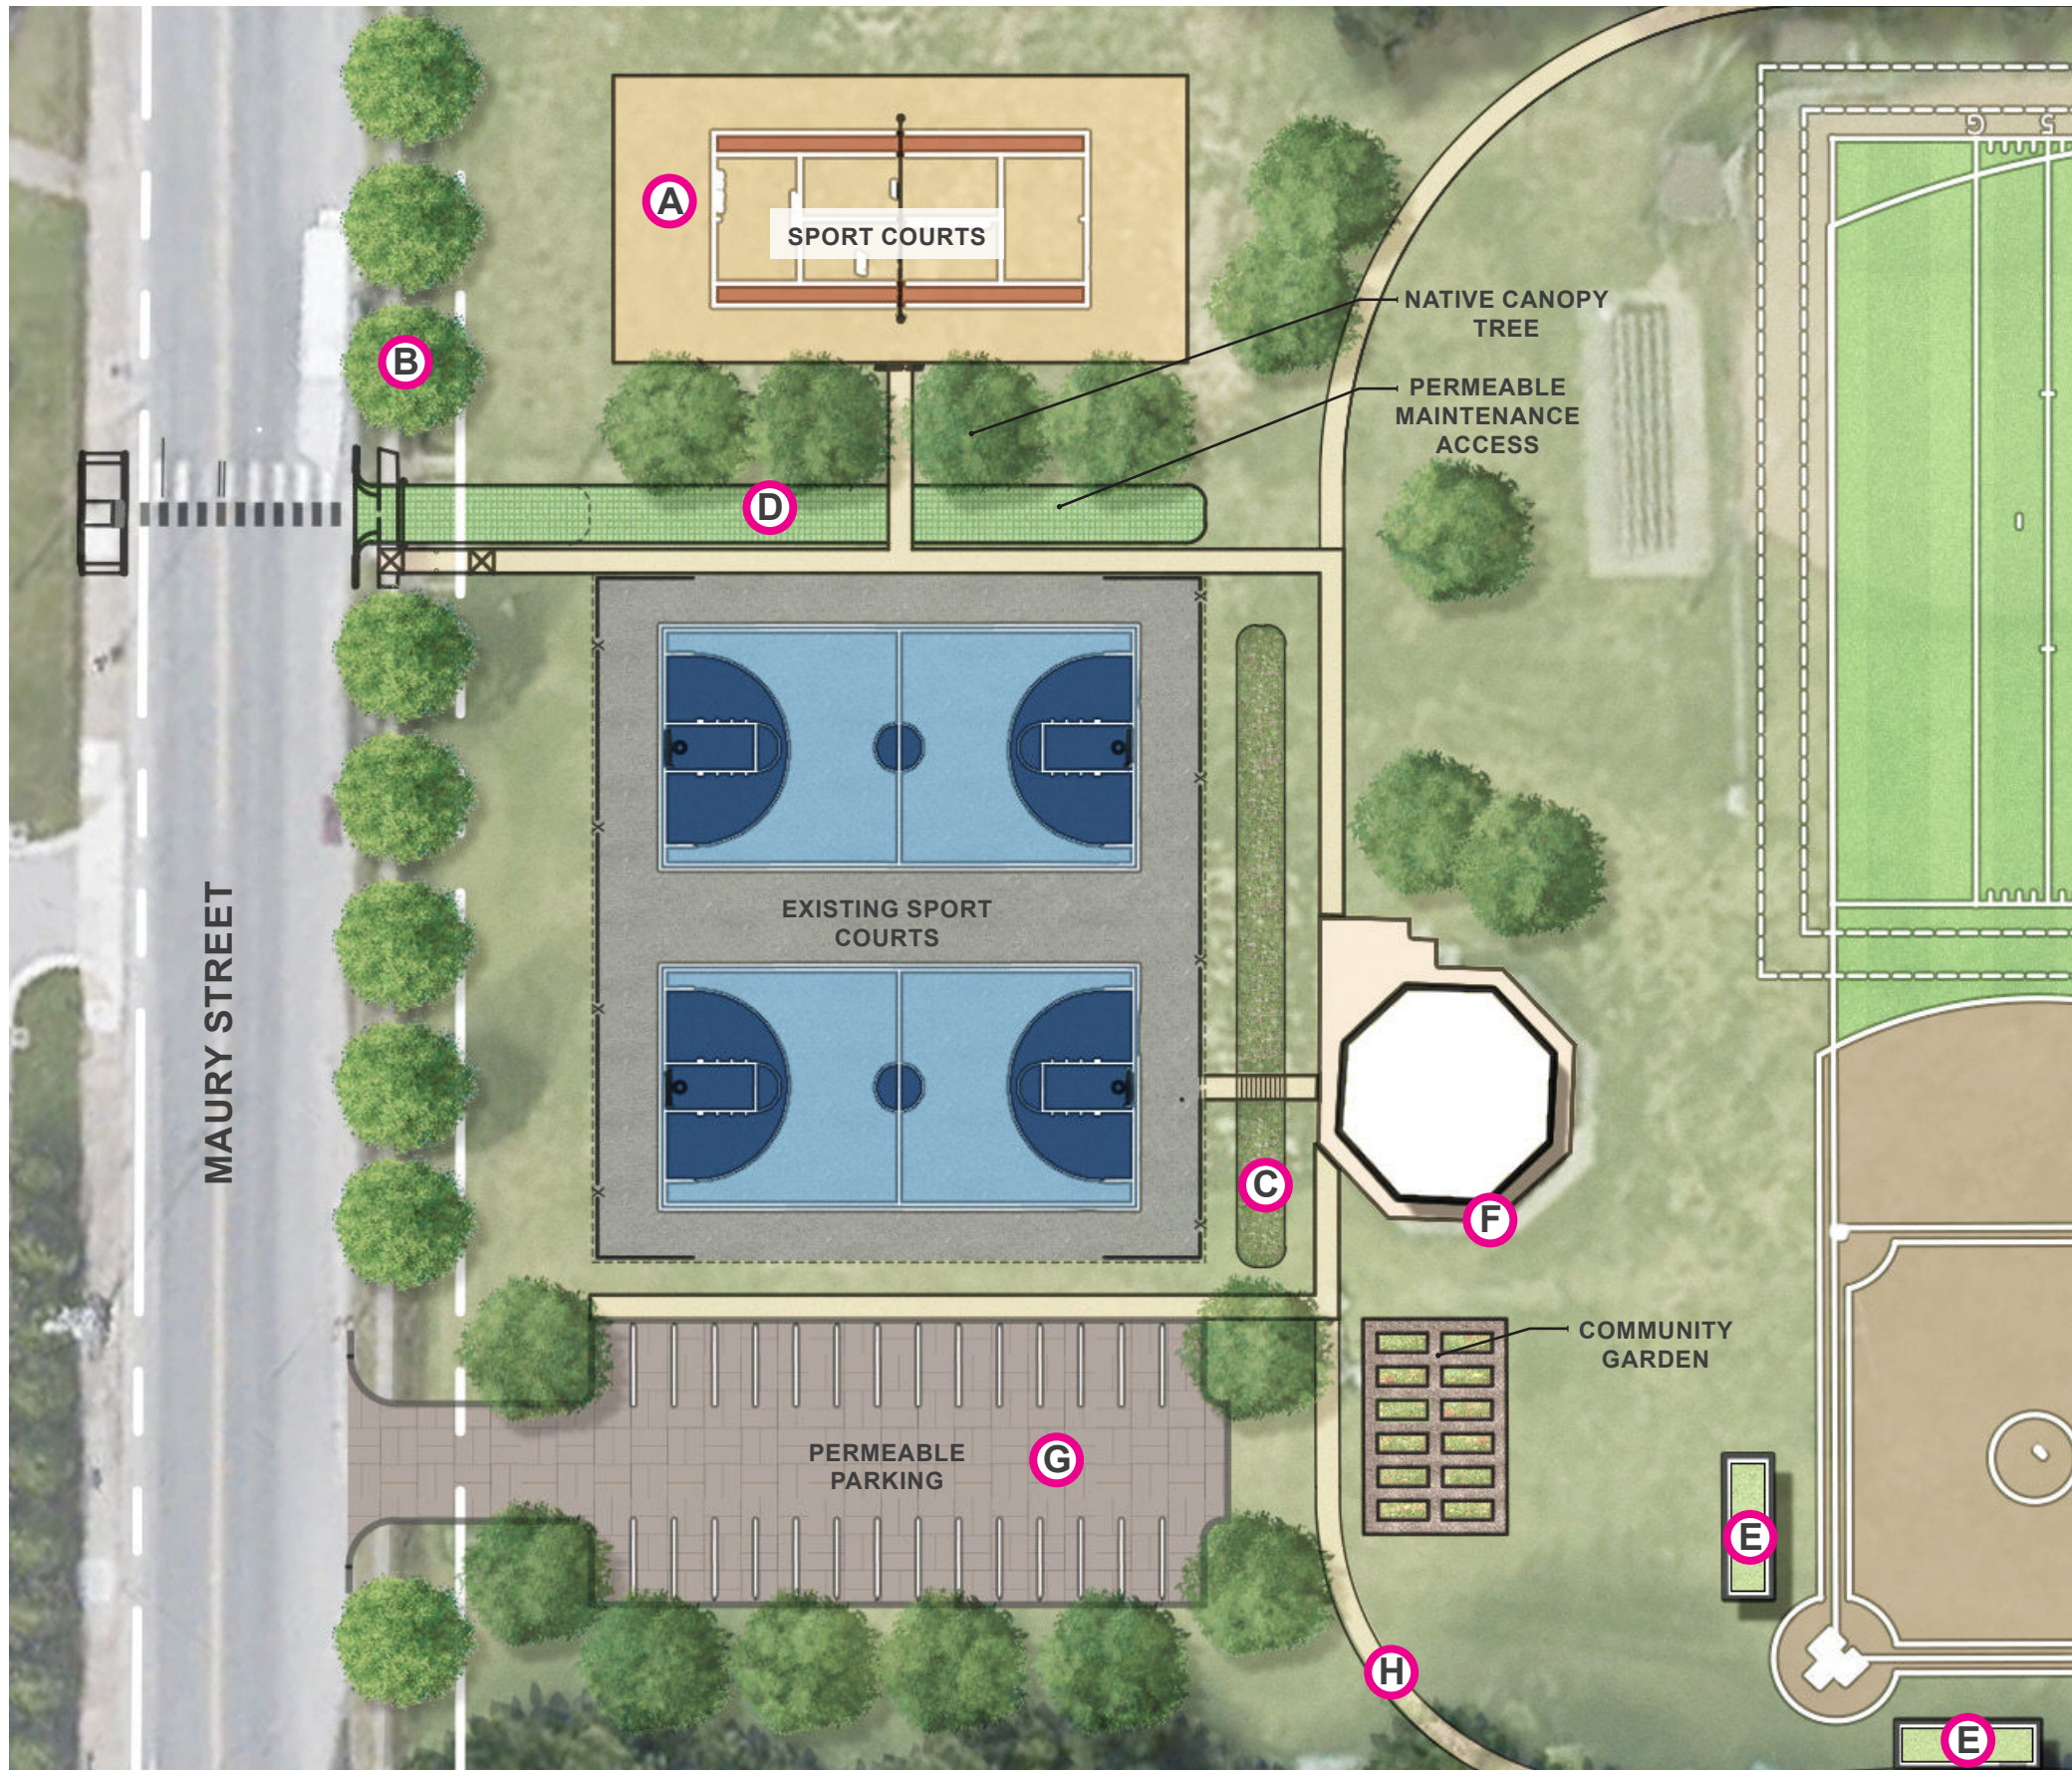

MASTER PLAN - BLACKWELL PARK (15.5 ACRES)

RICHMOND, VIRGINIA

SCALE 1"=100'
0 100' 200'

MASTER PLAN - BLACKWELL PARK (15.5 ACRES)

RICHMOND, VIRGINIA

SCALE 1"=40'
0 40' 80'